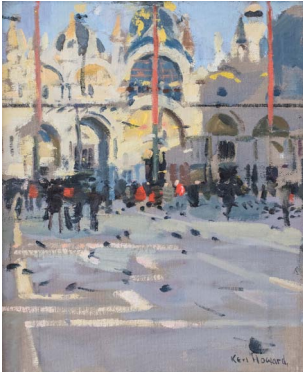

Thursday 5th October 3pm - 9pm

and Friday 6th October 10am - 6pm

San Marco, Sunlight and Shadow

12" x 10" oil by Ken Howard OBE RA NEAC

Towards Beeston

24" x 36" oil by Graham Webber ROI AIEA EAGMA

Small Bottle of Crab Gin 24" x 30" oil