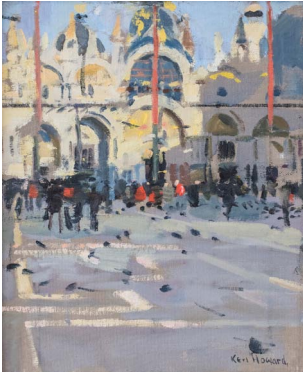

Thursday 5th October 3pm - 9pm
and Friday 6th October 10am - 6pm

San Marco, Sunlight and Shadow
12" x 10" oil by Ken Howard OBE RA NEAC

Towards Beeston
24" x 36" oil by Graham Webber ROI AIEA EAGMA

Small Bottle of Crab Gin 24" x 30" oil
by Susan Ryder RP NEAC